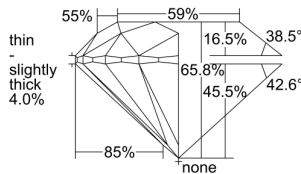

GIA®

FACSIMILE

GIA REPORT 6234214435

Verify this report at GIA.edu

GIA NATURAL DIAMOND DOSSIER®

March 05, 2024
GIA Report Number 6234214435
Shape and Cutting Style ..... Round Brilliant
Measurements ..... 5.37 - 5.42 x 3.55 mm

GRADING RESULTS

Carat Weight ..... 0.64 carat
Color Grade I
Clarity Grade VS2
Cut Grade ..... Good

ADDITIONAL GRADING INFORMATION

Polish ..... Good
Symmetry ..... Fair
Fluorescence ..... Faint
Clarity Characteristics ..... Crystal
Inscription(s): GIA 6234214435

PROPORTIONS

Profile to actual proportions

GRADING SCALES

GIA COLOR SCALE	GIA CLARITY SCALE	GIA CUT SCALE
COLOURLESS	FLAWLESS	EXCELLENT
D	INTERNALLY FLAWLESS	
E	VVS₁	VERY GOOD
F		
G	VS₁	GOOD
H		
I	SI₁	FAIR
J		
K	I₁	POOR
L		
M	I₂	
N		
O	I₃	
P		
Q		
R		
S		
T		
U		
V		
W		
X		
Y		
Z